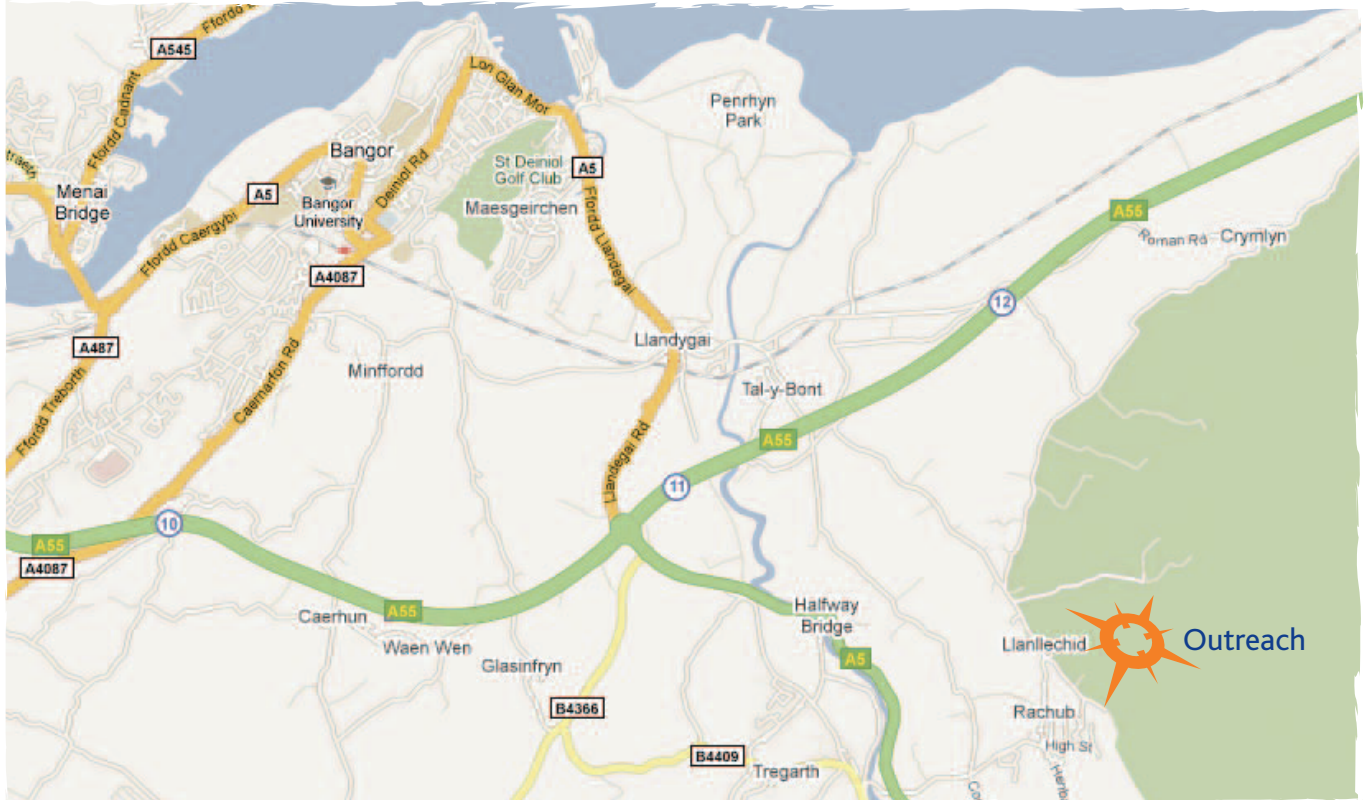

DIRECTIONS TO OUTREACH

TAN-Y-BWLCH CENTRE
LLANLECHID
BANGOR
GWYNEDD
WALES
LL57 3HY

T +44 (0) 1248 601 546

APPROACH BY A55, COAST ROAD

- Exit A55 at Bangor / Betws-Y-Coed, J11
- Follow A5 towards Betws-Y-Coed for 2 miles
- LEFT at crossroads, signed Rachub

APPROACH BY A5

- 1/2 mile after leaving the village of Bethesda
- RIGHT at crossroads, signed Rachub

- From the crossroads proceed up the hill
- After 1 mile turn LEFT in village centre leaving Royal Oak pub on right & Post Office on left
- After approx. 200 metres reach Llanllechid village (playing field on your right) carry straight on
- When you reach the RED phone box on right, turn RIGHT and immediately RIGHT again (single track road)
- After approx. 200m when road markings bear sharp right, DO NOT turn right but instead continue left straight onwards along the track
- After 100 metres you will enter the Outreach site, please report to staff on arrival Grid Reference, Map 115: 62756820

PLEASE NOTE

Satellite navigation systems will not usually follow these directions, however, this is the most straight forward and clear route.